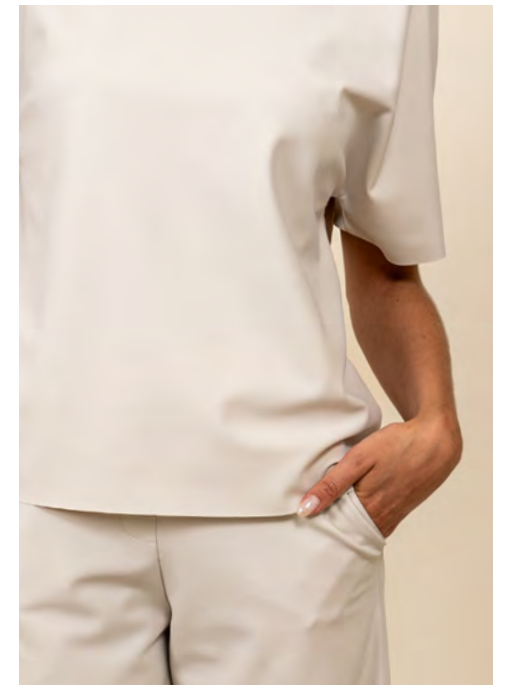

sassenbach

Spring / Summer 2026

Oberteil:
1570S Melanie

Hose:
1409H Irmelda